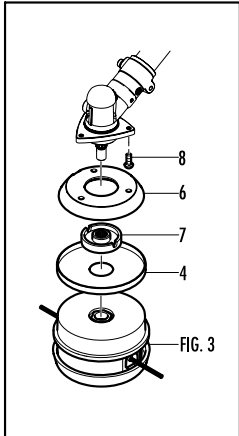

brand	PARTNER

date	MAY/03	SHEET 3/4

Model	Prefix
B 290	02

Product number
953900446

FIGURE 2