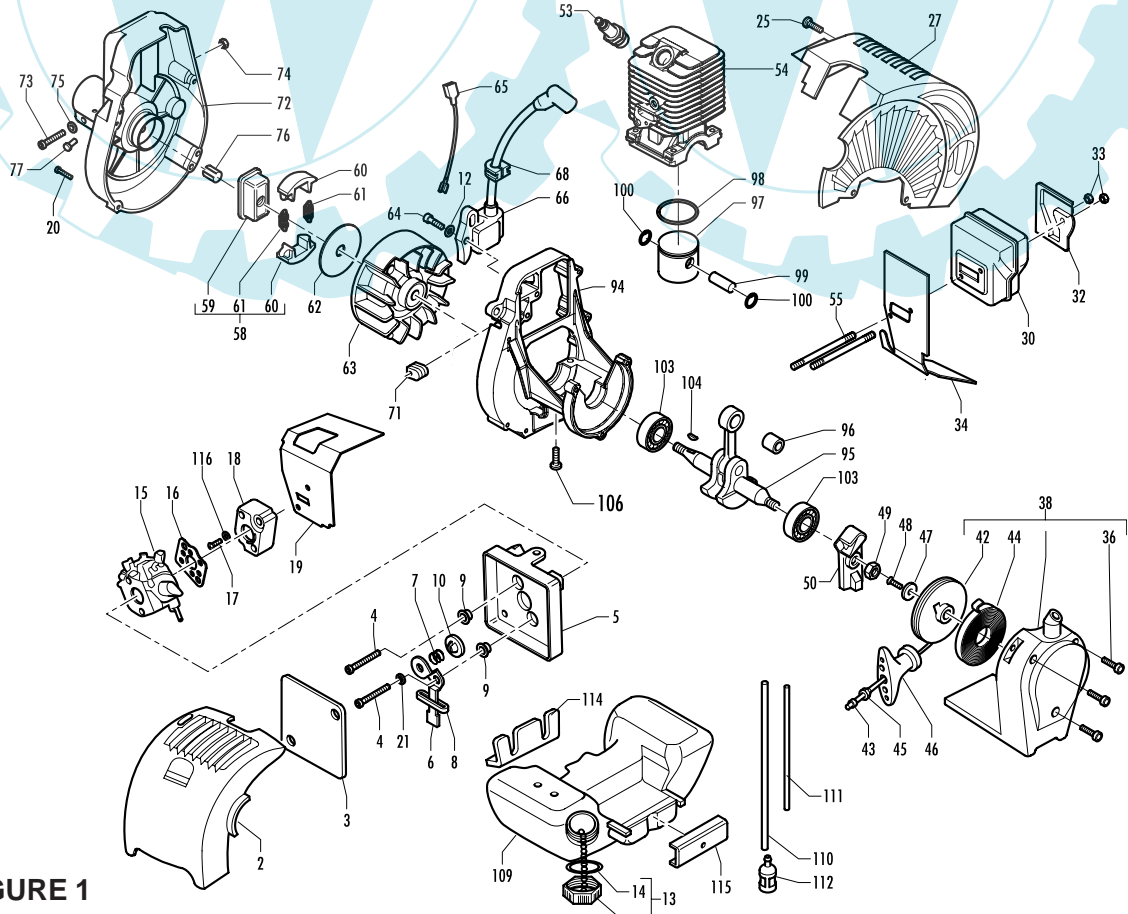

brand	PARTNER

date	MAY/03	SHEET 1/4

Model	Prefix
B 290	02

Product number
953900446

FIGURE 1