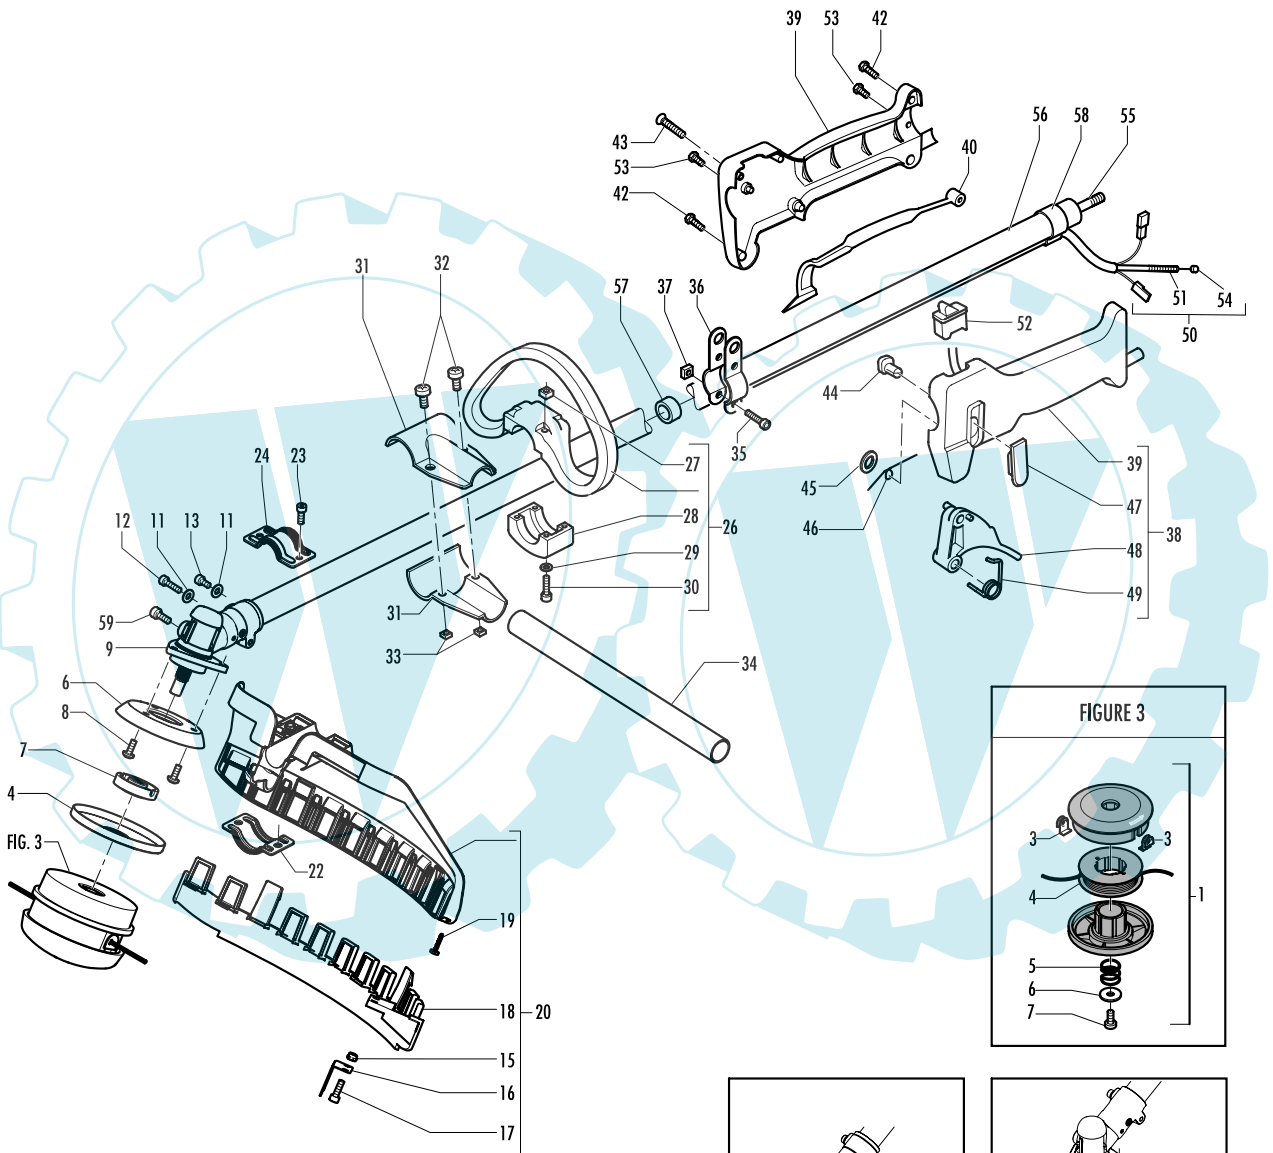

brand	PARTNER

date	MAY/03	SHEET 3/4

Model	Prefix
B 290	02

Product number
953900446

FIGURE 2